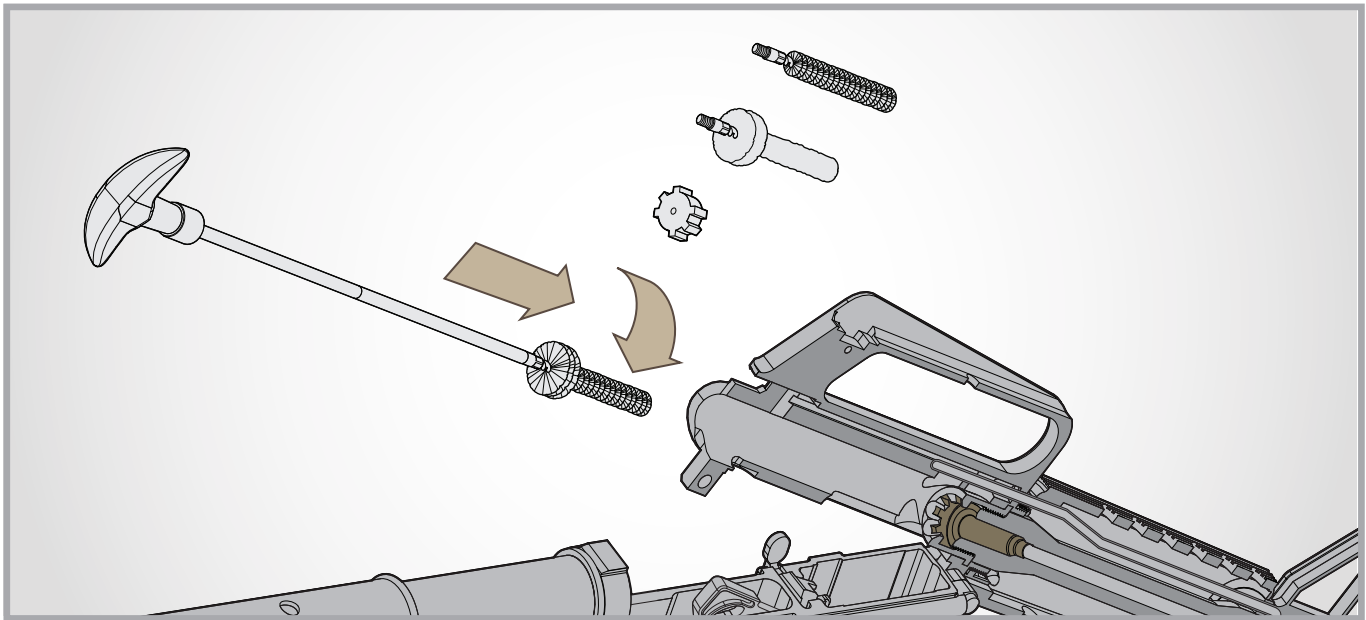

AR15 BRUSH COMBO™

KEEP YOUR PRECISION FIREARM FIRING PRECISELY.

The AR15 Brush Combo contains the critical components you need to keep your AR15 chamber and bore carbon free. It contains a star chamber brush and star chamber mop for cleaning inside the hard to reach star chamber. Star chamber pads help collect left-over carbon while applying the perfect amount of oil or solvent. The .223/5.56mm bore brush scrubs baked on carbon from lands and grooves.

- BORE BRUSH
- STAR CHAMBER MOP
- STAR CHAMBER CLEANING PADS
- STAR CHAMBER BRUSH

ALL COMPONENTS WORK WITH STANDARD 8-32 THREADS

AR15

.223 CAL / 5.56MM CHAMBER AND BORE CLEANING

 **WARNING:** This product can expose you to chemicals including Lead, which is known to the state of California to cause cancer and birth defects or reproductive harm. For more information, go to www.P65Warnings.ca.gov.