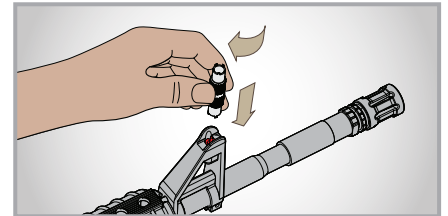

AR15 FRONT SIGHT ADJUSTER TOOL

2-IN-1 TOOL FITS BOTH A1 AND A2 FRONT SIGHTS.

This smartly designed tool makes front sight adjustments quick and easy. The stainless steel shaft is knurled to create no-slip leverage when turning tight posts. It works on both A1 & A2 front sights and the compact design won't clutter up your bag.

MAKE QUICK SIGHT ADJUSTMENTS ON BOTH 5-PIN AND 4-PIN FRONT SIGHTS.

AR15

FITS A1 & A2 SIGHTS

⚠ WARNING: This product can expose you to chemicals including Nickel (Metallic), which is known to the state of California to cause cancer and birth defects or reproductive harm. For more information, go to www.P65Warnings.ca.gov.