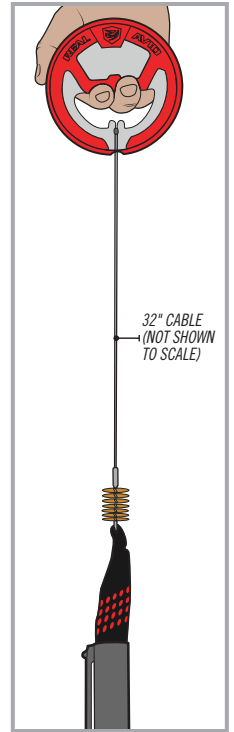

BORE BOSS® 20 GAUGE

WORLD'S EASIEST BORE CLEANER

1. Flip open proprietary clean-storing case & retrieve cleaning cable

2. Feed dual action cable through barrel

3. Clip cleaning cable to closed case for comfortable grip

4. Pull case & cleaning cable to quickly clean bore

FLIP, FEED, CLIP, PULL. STORE.

PATENTED

U.S. PATENT NO.
10,139,185

WARNING: This product can expose you to chemicals including Lead, which is known to the state of California to cause cancer and birth defects or reproductive harm. For more information, go to www.P65Warnings.ca.gov.