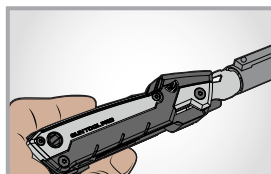

A MOBILE GUN TOOL KIT THAT FITS IN YOUR HAND.

Made for rifles and shotguns, Gun Tool Pro's rock-solid frame features 30 hard-working tools. Two-inch long bits fit into the magnetic 1/4" driver and 1/4" wrench for extra torque. It features two files, a locking claw-point knife and a removable magnetic storage container for holding small screws and pins. It also features a universal choke wrench and tap hammer, all in a sleek tactical design. Gun Tool Pro sets the standard for compact gun tools.

TOOLS SPECIFICALLY DESIGNED FOR POPULAR RIFLE AND SHOTGUN PLATFORMS

UNIVERSAL 30-IN-1 GUN MULTI-TOOL

Universal choke tube wrench fits .410-10 Gauge

Pin punch pairs with tap hammer for easy pin removal

Spring loaded hatch securely stores bits

1/4" front driver for fine adjustments, repairs and installs

Scope turret tool easily adjusts windage/elevation

Rotating Allen® drive quickly mounts scopes

WARNING: This product can expose you to chemicals including Lead, which is known to the state of California to cause cancer and birth defects or reproductive harm. For more information, go to www.P65Warnings.ca.gov.