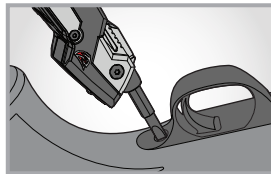

A MOBILE GUN TOOL KIT THAT FITS IN YOUR HAND.

Made for rifles and shotguns, Gun Tool Pro's rock-solid frame features 30 hard-working tools. Two-inch long bits fit into the magnetic 1/4" driver and 1/4" wrench for extra torque. It features two files, a locking claw-point knife and a removable magnetic storage container for holding small screws and pins. It also features a universal choke wrench and tap hammer, all in a sleek tactical design. Gun Tool Pro sets the standard for compact gun tools.

TOOLS SPECIFICALLY DESIGNED FOR POPULAR RIFLE AND SHOTGUN PLATFORMS

UNIVERSAL 30-IN-1 GUN MULTI-TOOL

Universal choke tube wrench fits .410-10 Gauge

Pin punch pairs with tap hammer for easy pin removal

Spring loaded hatch securely stores bits

1/4" front driver for fine adjustments, repairs and installs

Scope turret tool easily adjusts windage/elevation

Rotating Allen® drive quickly mounts scopes

WARNING: This product can expose you to chemicals including Lead, which is known to the state of California to cause cancer and birth defects or reproductive harm. For more information, go to www.P65Warnings.ca.gov.