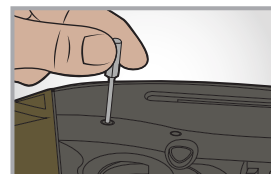

A MOBILE GUN TOOL KIT THAT FITS IN YOUR HAND.

Made for rifles and shotguns, Gun Tool Pro's rock-solid frame features 30 hard-working tools. Two-inch long bits fit into the magnetic 1/4" driver and 1/4" wrench for extra torque. It features two files, a locking claw-point knife and a removable magnetic storage container for holding small screws and pins. It also features a universal choke wrench and tap hammer, all in a sleek tactical design. Gun Tool Pro sets the standard for compact gun tools.

TOOLS SPECIFICALLY DESIGNED FOR POPULAR RIFLE AND SHOTGUN PLATFORMS

UNIVERSAL 30-IN-1 GUN MULTI-TOOL

Universal choke tube wrench fits .410-10 Gauge

Pin punch pairs with tap hammer for easy pin removal

Spring loaded hatch securely stores bits

1/4" front driver for fine adjustments, repairs and installs

Scope turret tool easily adjusts windage/elevation

Rotating Allen® drive quickly mounts scopes

WARNING: This product can expose you to chemicals including Lead, which is known to the state of California to cause cancer and birth defects or reproductive harm. For more information, go to www.P65Warnings.ca.gov.