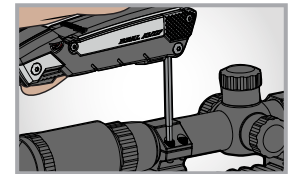

A MOBILE GUN TOOL KIT THAT FITS IN YOUR HAND.

Made for rifles and shotguns, Gun Tool Pro's rock-solid frame features 30 hard-working tools. Two-inch long bits fit into the magnetic 1/4" driver and 1/4" wrench for extra torque. It features two files, a locking claw-point knife and a removable magnetic storage container for holding small screws and pins. It also features a universal choke wrench and tap hammer, all in a sleek tactical design. Gun Tool Pro sets the standard for compact gun tools.

TOOLS SPECIFICALLY DESIGNED FOR POPULAR RIFLE AND SHOTGUN PLATFORMS

UNIVERSAL 30-IN-1 GUN MULTI-TOOL

Universal choke tube wrench fits .410-10 Gauge

Pin punch pairs with tap hammer for easy pin removal

Spring loaded hatch securely stores bits

1/4" front driver for fine adjustments, repairs and installs

Scope turret tool easily adjusts windage/elevation

Rotating Allen® drive quickly mounts scopes

WARNING: This product can expose you to chemicals including Lead, which is known to the state of California to cause cancer and birth defects or reproductive harm. For more information, go to www.P65Warnings.ca.gov.