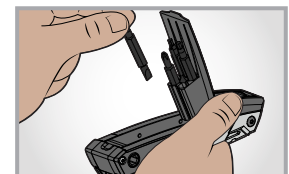

A MOBILE GUN TOOL KIT THAT FITS IN YOUR HAND.

Made for rifles and shotguns, Gun Tool Pro's rock-solid frame features 30 hard-working tools. Two-inch long bits fit into the magnetic 1/4" driver and 1/4" wrench for extra torque. It features two files, a locking claw-point knife and a removable magnetic storage container for holding small screws and pins. It also features a universal choke wrench and tap hammer, all in a sleek tactical design. Gun Tool Pro sets the standard for compact gun tools.

TOOLS SPECIFICALLY DESIGNED FOR POPULAR RIFLE AND SHOTGUN PLATFORMS

UNIVERSAL 30-IN-1 GUN MULTI-TOOL

Universal choke tube wrench fits .410-10 Gauge

Pin punch pairs with tap hammer for easy pin removal

Spring loaded hatch securely stores bits

1/4" front driver for fine adjustments, repairs and installs

Scope turret tool easily adjusts windage/elevation

Rotating Allen® drive quickly mounts scopes

WARNING: This product can expose you to chemicals including Lead, which is known to the state of California to cause cancer and birth defects or reproductive harm. For more information, go to www.P65Warnings.ca.gov.