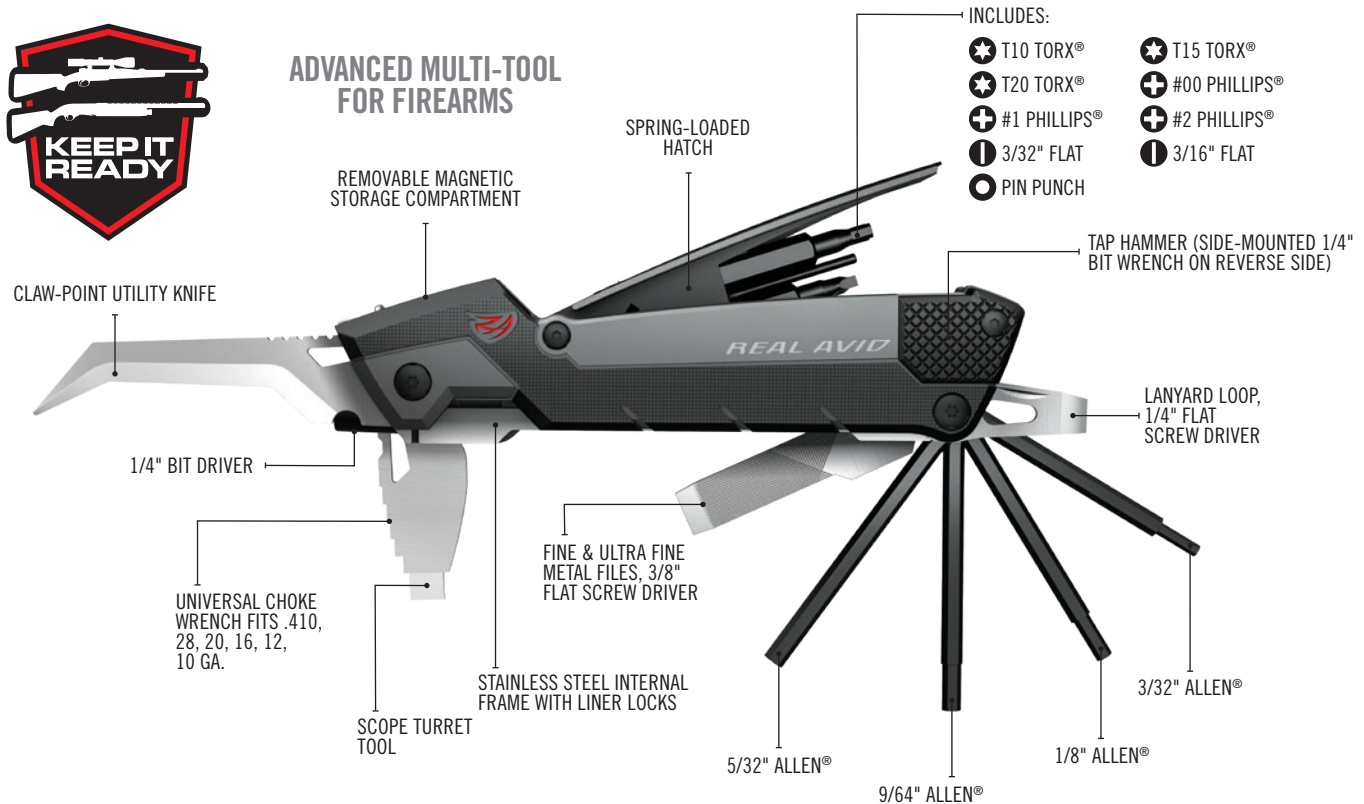

A MOBILE GUN TOOL KIT THAT FITS IN YOUR HAND.

Made for rifles and shotguns, Gun Tool Pro's rock-solid frame features 30 hard-working tools. Two-inch long bits fit into the magnetic 1/4" driver and 1/4" wrench for extra torque. It features two files, a locking claw-point knife and a removable magnetic storage container for holding small screws and pins. It also features a universal choke wrench and tap hammer, all in a sleek tactical design. Gun Tool Pro sets the standard for compact gun tools.

TOOLS SPECIFICALLY DESIGNED FOR POPULAR RIFLE AND SHOTGUN PLATFORMS

UNIVERSAL 30-IN-1 GUN MULTI-TOOL

Universal choke tube wrench fits .410-10 Gauge

Pin punch pairs with tap hammer for easy pin removal

Spring loaded hatch securely stores bits

1/4" front driver for fine adjustments, repairs and installs

Scope turret tool easily adjusts windage/elevation

Rotating Allen® drive quickly mounts scopes

WARNING: This product can expose you to chemicals including Lead, which is known to the state of California to cause cancer and birth defects or reproductive harm. For more information, go to www.P65Warnings.ca.gov.