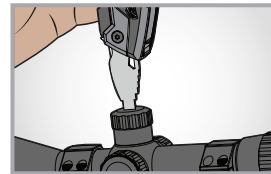

A MOBILE GUN TOOL KIT THAT FITS IN YOUR HAND.

Made for rifles and shotguns, Gun Tool Pro's rock-solid frame features 30 hard-working tools. Two-inch long bits fit into the magnetic 1/4" driver and 1/4" wrench for extra torque. It features two files, a locking claw-point knife and a removable magnetic storage container for holding small screws and pins. It also features a universal choke wrench and tap hammer, all in a sleek tactical design. Gun Tool Pro sets the standard for compact gun tools.

TOOLS SPECIFICALLY DESIGNED FOR POPULAR RIFLE AND SHOTGUN PLATFORMS

UNIVERSAL 30-IN-1 GUN MULTI-TOOL

Universal choke tube wrench fits .410-10 Gauge

Pin punch pairs with tap hammer for easy pin removal

Spring loaded hatch securely stores bits

1/4" front driver for fine adjustments, repairs and installs

Scope turret tool easily adjusts windage/elevation

Rotating Allen® drive quickly mounts scopes

WARNING: This product can expose you to chemicals including Lead, which is known to the state of California to cause cancer and birth defects or reproductive harm. For more information, go to www.P65Warnings.ca.gov.