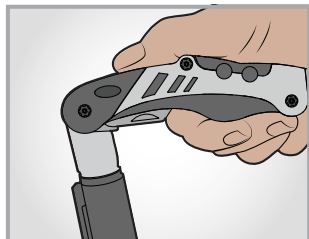

## FOR YOUR BENCH, RANGE BAG, TRUCK, CABIN OR PACK.

The Gun Tool is the original, shooter's multi-tool. This patented design features 18 of the most frequently used firearm tools. Its ergonomic body, weighing in at only 7 ounces, is designed to give you a perfect grip, proper leverage and ideal torque. The Gun Tool gives you a lot of capability whether you're in the field, on the range or at your workbench.

### HANDLES SHOOTING CHALLENGES, ANYWHERE.

### THE ORIGINAL MULTI-TOOL FOR RIFLES & SHOTGUNS

Choke wrench fits most common gun brands

Quickly adjust scope windage & elevation

Install or tighten scope bases & rings

Quickly field strip guns for cleaning or repair