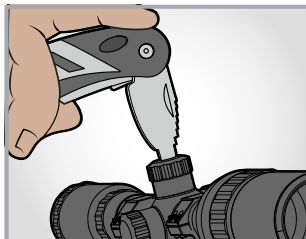

## FOR YOUR BENCH, RANGE BAG, TRUCK, CABIN OR PACK.

The Gun Tool is the original, shooter's multi-tool. This patented design features 18 of the most frequently used firearm tools. Its ergonomic body, weighing in at only 7 ounces, is designed to give you a perfect grip, proper leverage and ideal torque. The Gun Tool gives you a lot of capability whether you're in the field, on the range or at your workbench.

### HANDLES SHOOTING CHALLENGES, ANYWHERE.

### THE ORIGINAL MULTI-TOOL FOR RIFLES & SHOTGUNS

Choke wrench fits most common gun brands

Quickly adjust scope windage & elevation

Install or tighten scope bases & rings

Quickly field strip guns for cleaning or repair