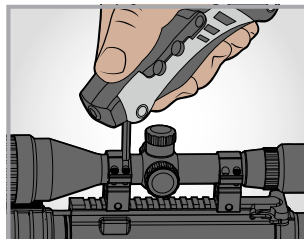

## FOR YOUR BENCH, RANGE BAG, TRUCK, CABIN OR PACK.

The Gun Tool is the original, shooter's multi-tool. This patented design features 18 of the most frequently used firearm tools. Its ergonomic body, weighing in at only 7 ounces, is designed to give you a perfect grip, proper leverage and ideal torque. The Gun Tool gives you a lot of capability whether you're in the field, on the range or at your workbench.

### HANDLES SHOOTING CHALLENGES, ANYWHERE.

### THE ORIGINAL MULTI-TOOL FOR RIFLES & SHOTGUNS

Choke wrench fits most common gun brands

Quickly adjust scope windage & elevation

Install or tighten scope bases & rings

Quickly field strip guns for cleaning or repair