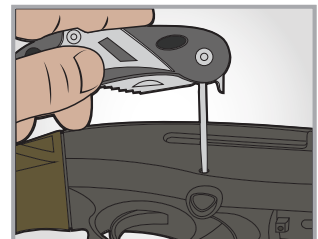

### THE ORIGINAL MULTI-TOOL FOR RIFLES & SHOTGUNS

Choke wrench fits most common gun brands

Quickly adjust scope windage & elevation

Install or tighten scope bases & rings

Quickly field strip guns for cleaning or repair