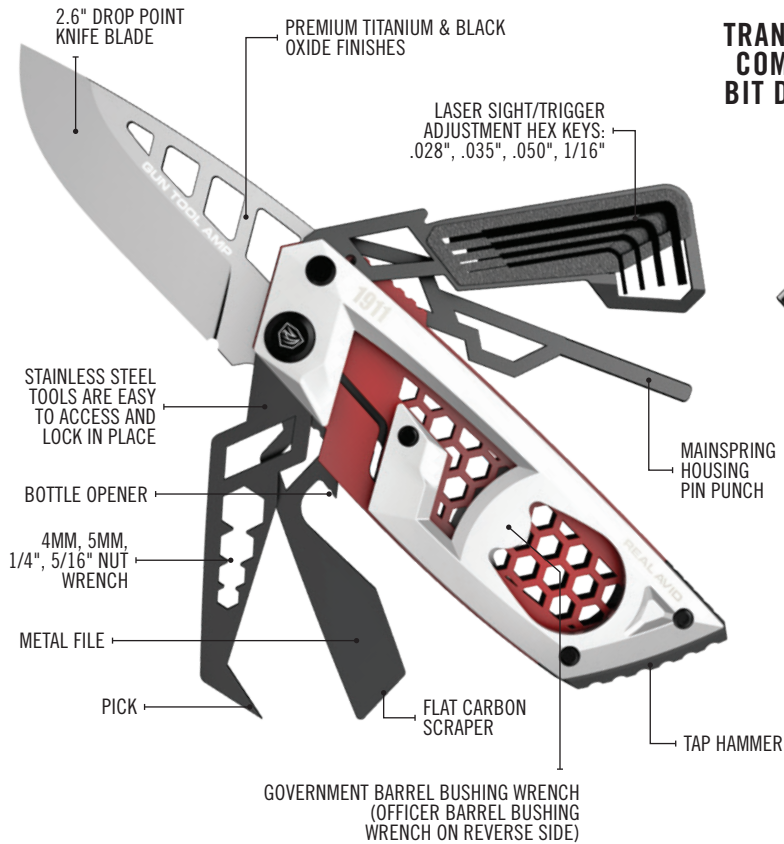

GUN TOOL AMP™-1911

1911 GO-TO CARRY TOOL.

Specialized for the 1911 platform, Gun Tool AMP-1911 packs in-the-field capability into an efficient and intelligent frame system. Includes both Government and Officer barrel bushing wrenches, a full array of 1911 related bits and implements with a fold-out driver. Punches, picks, scrapers, wrenches and an innovative hex key storage feature in a compact kit that can go anywhere you do.

TRANSFORMATIVE DESIGN
COMBINES MULTI-TOOL,
BIT DRIVER AND HOLSTER

**PATENT
PENDING**

INNOVATIVE. GUN SPECIFIC. PACKED WITH FUNCTION.

QUICK-DEPLOY HOLSTER

Patent pending quick deploy holster carries the multi-tool, houses the bits and features a fold-out locking driver