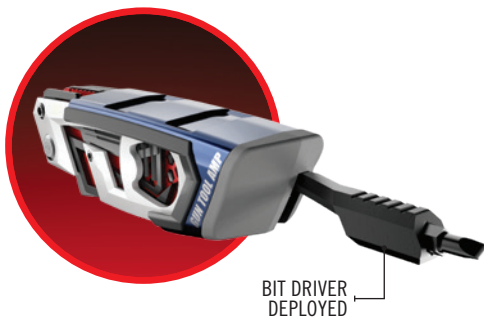

GUN TOOL AMP™-1911

1911 GO-TO CARRY TOOL.

Specialized for the 1911 platform, Gun Tool AMP-1911 packs in-the-field capability into an efficient and intelligent frame system. Includes both Government and Officer barrel bushing wrenches, a full array of 1911 related bits and implements with a fold-out driver. Punches, picks, scrapers, wrenches and an innovative hex key storage feature in a compact kit that can go anywhere you do.

TRANSFORMATIVE DESIGN
COMBINES MULTI-TOOL,
BIT DRIVER AND HOLSTER

**PATENT
PENDING**

INNOVATIVE. GUN SPECIFIC. PACKED WITH FUNCTION.

QUICK-DEPLOY HOLSTER

Patent pending quick deploy holster carries the multi-tool, houses the bits and features a fold-out locking driver