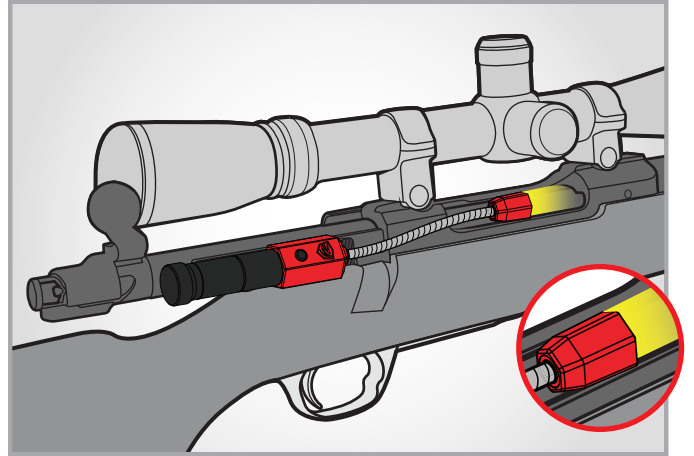

MAGNETIC BORE LIGHT™

HANDS-FREE ILLUMINATION FOR HARD TO SEE AREAS.

Light your bore while keeping both hands on your gun. Our Magnetic Bore Light clings to your barrel or action so you can control your firearm with both hands and get a great view into your bore, chamber, or action.