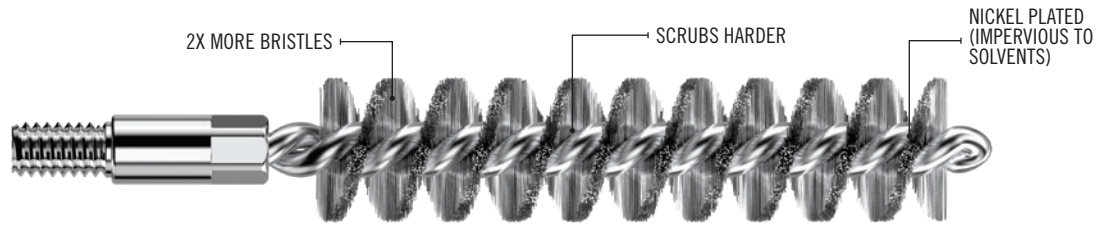

# BORE-MAX™ SPEED BRUSHES™

### FASTER RESULTS. LESS EFFORT.

Bore-Max™ Speed Brush™ has twice the bristle density of standard brushes for maximum scrubbing power. Nickel plated phosphor bronze bristles eliminate chemical breakdown from solvents in the bore and extend the life of the brush.

### CLEAN BORES FASTER

SPEED BRUSH — 2X MORE BRISTLES = 2X MORE CRUD SCRUBBED

**2X**  
MORE  
BRISTLES  
IMPERVIOUS  
TO SOLVENTS  
LASTS  
LONGER  
SCRUBS  
HARDER

.22 CAL

.380 CAL /  
9MM

.40 CAL

.45 CAL

**⚠ WARNING:** This product can expose you to chemicals including Nickel (Metallic), which is known to the state of California to cause cancer and birth defects or reproductive harm. For more information, go to [www.P65Warnings.ca.gov](http://www.P65Warnings.ca.gov).