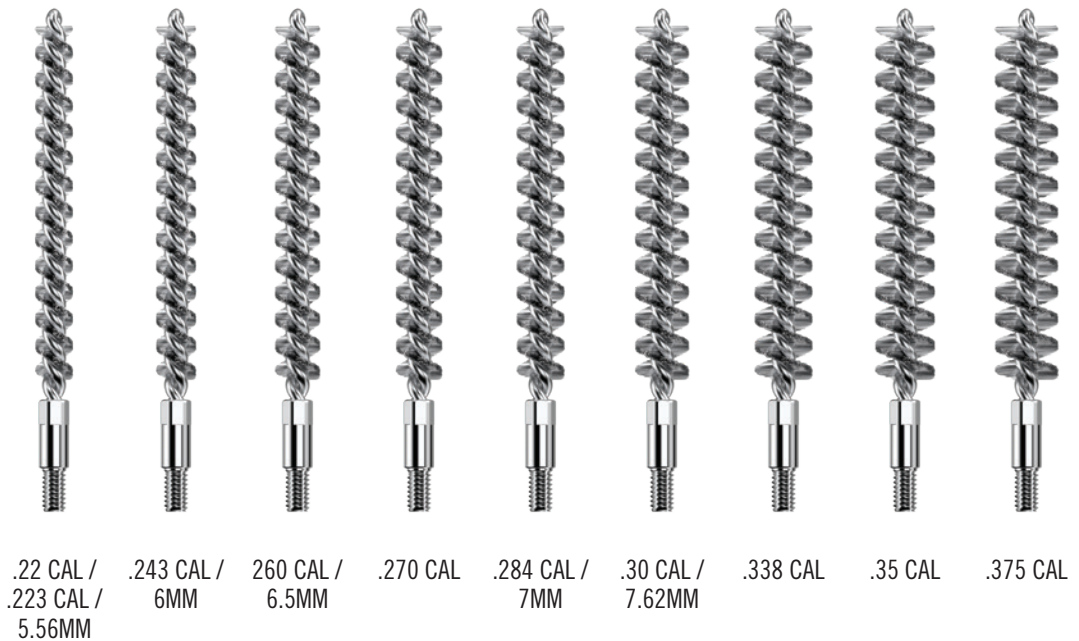

⚠ WARNING: This product can expose you to chemicals including Nickel (Metallic), which is known to the state of California to cause cancer and birth defects or reproductive harm. For more information, go to www.P65Warnings.ca.gov.

5480 NATHAN LANE NORTH, SUITE 120
MINNEAPOLIS, MN 55442 800.286.0567
info@realavid.com | RealAvid.com
© 2021 NEW REVO BRAND GROUP, LLC