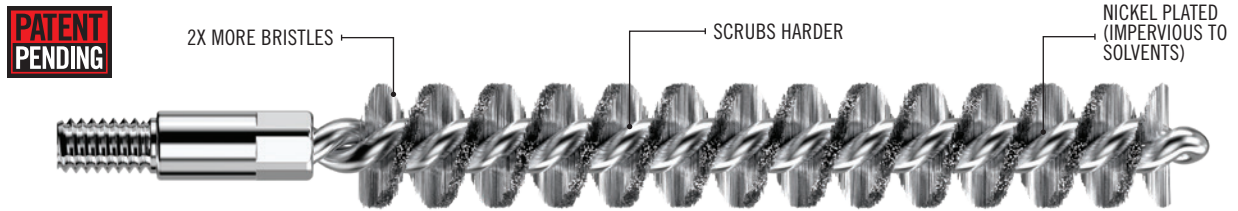

# BORE-MAX™ SPEED BRUSHES™

### FASTER RESULTS. LESS EFFORT.

Bore-Max™ Speed Brush™ has twice the bristle density of standard brushes for maximum scrubbing power. Nickel plated phosphor bronze bristles eliminate chemical breakdown from solvents in the bore and extend the life of the brush.

### CLEAN BORES FASTER

SPEED BRUSH — 2X MORE BRISTLES = 2X MORE CRUD SCRUBBED

**2X**  
MORE  
BRISTLES  
IMPERVIOUS  
TO SOLVENTS  
LASTS  
LONGER  
SCRUBS  
HARDER

**⚠ WARNING:** This product can expose you to chemicals including Nickel (Metallic), which is known to the state of California to cause cancer and birth defects or reproductive harm. For more information, go to [www.P65Warnings.ca.gov](http://www.P65Warnings.ca.gov).