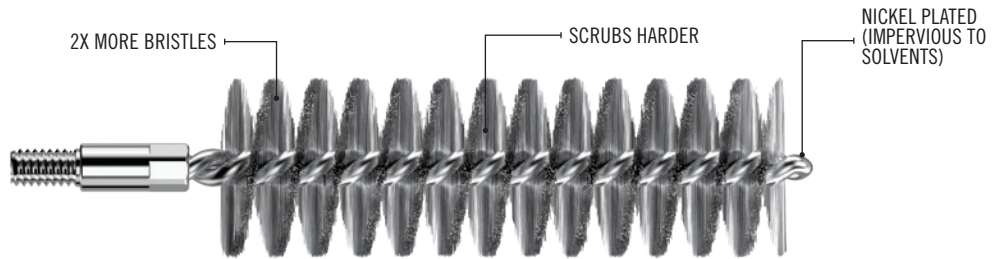

BORE-MAX™ SPEED BRUSHES™

SHOTGUNS

FASTER RESULTS. LESS EFFORT.

Bore-Max™ Speed Brush™ has twice the bristle density of standard brushes for maximum scrubbing power. Nickel plated phosphor bronze bristles eliminate chemical breakdown from solvents in the bore and extend the life of the brush.

**PATENT
PENDING**

CLEAN BORES FASTER

SPEED BRUSH — 2X MORE BRISTLES = 2X MORE CRUD SCRUBBED

2X
MORE
BRISTLES
IMPERVIOUS
TO SOLVENTS
LASTS
LONGER
SCRUBS
HARDER

12 GA

20 GA

⚠ WARNING: This product can expose you to chemicals including Nickel (Metallic), which is known to the state of California to cause cancer and birth defects or reproductive harm. For more information, go to www.P65Warnings.ca.gov.